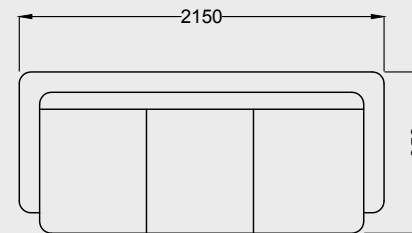

3 Seater
Height-870mm

1 Seater
Height-870mm

KITE

3 Seater
Height-900mm

2 Seater
Height-900mm

1 Seater
Height-900mm

NICE COR

3 Seater
Height-930mm

Bed
Height-930mm

OSCAR

3 Seater
Height-870mm

1 Seater
Height-870mm

PENZA

3 Seater
Height-920mm

1 Seater
Height-850mm

PLANET BED