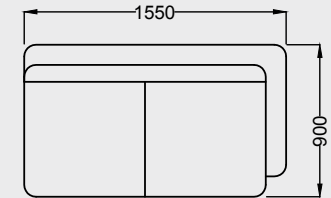

2 seater
Height-870mm