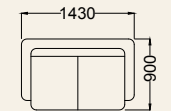

PARIS COR

2 Seater
Height-940mm

1 Seater
Height-940mm

Corner
Height-900mm

PISTA COR

3 Seater
Height-850mm

2 Seater
Height-850mm

1 Seater
Height-850mm