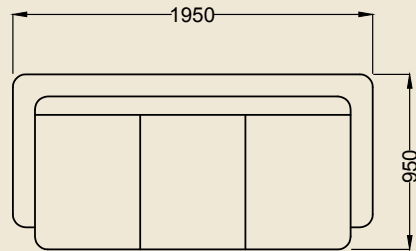

3 Seater
Height-800mm

2 Seater
Height-800mm

1 Seater
Height-800mm

VOLVO CORNER

Corner
Height-950mm

2 Seater
Height-950mm

1 Seater
Height-950mm

Fabric & Leatherette Sofa

ASHMORE

3 Seater
Height-850mm

2 Seater
Height-850mm

1 Seater
Height-850mm

AUSTINE

3 Seater
Height-850mm

2 Seater
Height-850mm

1 Seater
Height-850mm

CARAMEL

3 Seater
Height-850mm

2 Seater
Height-850mm

1 Seater
Height-850mm

CHANCELLOR

3 Seater
Height-850mm

2 Seater
Height-850mm

1 Seater
Height-850mm