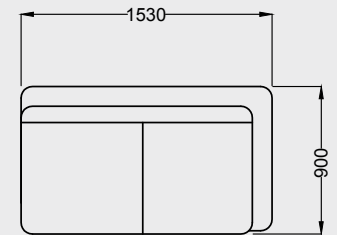

ASHMORE

3 Seater
Height-850mm

2 Seater
Height-850mm

1 Seater
Height-850mm

AUSTINE

3 Seater
Height-850mm

2 Seater
Height-850mm

1 Seater
Height-850mm

CARAMEL

3 Seater
Height-850mm

2 Seater
Height-850mm

1 Seater
Height-850mm

CHANCELLOR

3 Seater
Height-850mm

2 Seater
Height-850mm

1 Seater
Height-850mm

DILAN COR

Corner
Height-730mm

3 Seater
Height-730mm

2 Seater
Height-730mm

FLORENCE

3 Seater
Height-970mm

2 Seater
Height-970mm

1 Seater
Height-970mm