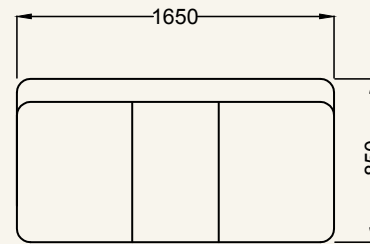

VINE CHAIR , KCT 157

THROW PILLOWS & BEAN BAGS

Sofa cum Bed

ANJALA BED

Bed
Height-450mm

3 Seater
Height-650mm

IVANNA SOFA CUM BED

3Seater sofa cum Bed
Heiaht-700mm

3 Seater
Height-900mm

1 Seater
Height-900mm

NILE SOFA CUM BED

3Seater sofa cum Bed
Height-500mm

3 Seater
Height-890mm

1 Seater
Height-890mm

STELLA SOFA CUM BED

TRUDY SOFA CUM BED

3Seater sofa cum Bed
Heicht-480mm

3 Seater
Heicht-960mm

UNIQUE SOFA CUM BED

3Seater sofa cum Bed
Height-500mm

3 Seater
Height-960mm

Centre Tables

NICE - SQUARE

L-890 W-890 H-367