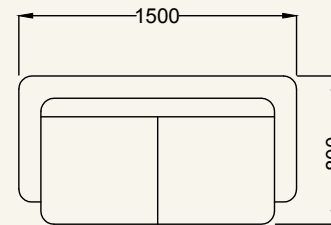

3 Seater
Height-800mm

2 Seater
Height-800mm

1 Seater
Height-800mm

VOLVO CORNER

Corner
Height-950mm

2 Seater
Height-950mm

1 Seater
Height-950mm

Fabric & Leatherette Sofa

ASHMORE

3 Seater
Height-850mm

2 Seater
Height-850mm

1 Seater
Height-850mm

AUSTINE

3 Seater
Height-850mm

2 Seater
Height-850mm

1 Seater
Height-850mm

CARAMEL

3 Seater
Height-850mm

2 Seater
Height-850mm

1 Seater
Height-850mm

CHANCELLOR

3 Seater
Height-850mm

2 Seater
Height-850mm

1 Seater
Height-850mm