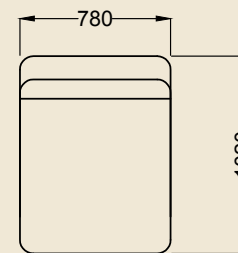

AMORE

2 Seater
Height-850mm

Bed
Height-850mm

AUDI BED

Bed
Height-860mm

1 seater
Height-860mm

2 seater
Height-860mm

AUDI