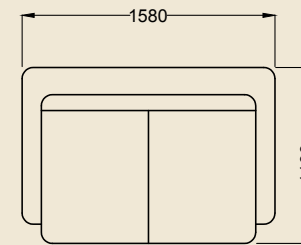

3 Seater
Height-880mm

2 Seater
Height-880mm

1 Seater
Height-880mm

HELEN CORNER

Corner
Height-800mm

3 Seater
Height-800mm

2 Seater
Height-800mm

HEAVENLY

3 Seater
Height-870mm

1 Seater
Height-870mm

KITE

3 Seater
Height-900mm

2 Seater
Height-900mm

1 Seater
Height-900mm

NICE COR

3 Seater
Height-930mm