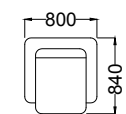

Diwan
Height-970mm

3 Seater
Height-840mm

2 Seater
Height-840mm

1 Seater

ESTILO

3 Seater
Height-850mm

2 Seater
Height-850mm

1 Seater
Height-850mm