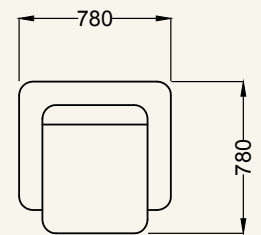

3 Seater
Height-880mm

2 Seater
Height-880mm

1 Seater
Height-880mm

3 Seater
Height-800mm

2 Seater
Height-800mm

1 Seater
Height-800mm

RECLAINER

TYPE A

TYPE B

TYPE C

RECLAINER RRR

TEAKTONIA

3 Seater
Height-860mm

2 Seater
Height-860mm

1 Seater
Height-860mm

TIMBERTONE

3 Seater
Height-800mm

2 Seater
Height-800mm

1 Seater
Height-800mm

VOLVO CORNER

Corner
Height-950mm

2 Seater
Height-950mm

1 Seater
Height-950mm

Fabric & Leatherette Sofa