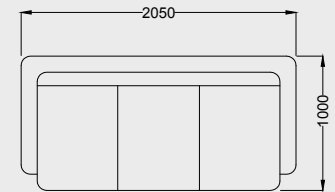

Corner
Height-830mm

2 Seater
Height-830mm

1 Seater
Height-830mm

LEXUS

3 Seater
Height-840mm

2 Seater
Height-840mm

1 Seater
Height-840mm

LIFE

3 Seater
Height-1020mm

2 Seater
Height-1020mm

1 Seater
Height-1020mm

OPERA

3 Seater
Height-840mm

2 Seater
Height-840mm

1 Seater
Height-840mm

PUTIN

3 Seater
Height-880mm

2 Seater
Height-880mm

1 Seater
Height-880mm

3 Seater
Height-800mm

2 Seater
Height-800mm

1 Seater
Height-800mm

RECLAINER

TYPE A