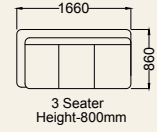

Bed
Height-870mm

1 seater
Height-870mm

2 seater
Height-870mm

PLANET

3 Seater
Height-870mm

2 Seater
Height-870mm

1 Seater
Height-870mm

SHERIDAN COR

Corner
Height-1020mm

3 Seater
Height-1020mm

2 Seater
Height-1020mm

SUMMER

3 Seater
Height-880mm

2 Seater
Height-880mm

1 Seater
Height-880mm

TEXAS 23

3 Seater
Height-1000mm

2 Seater
Height-1000mm

1 Seater
Height-1000mm

AD 14

AD 14 COR

ANARKKA COR

3 Seater
Height-800mm

2 Seater
Height-800mm

1 Seater
Height-800mm

ARCHIE

3 Seater
Height-900mm

Bed
Height-900mm

CRYSTAL EXO

DIWAN 26

Diwan
Height-970mm

DIWAN 1450