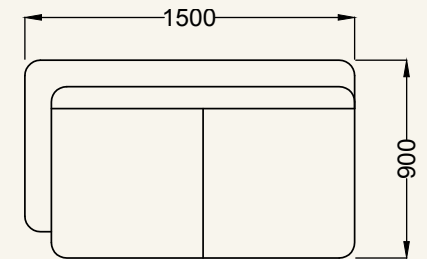

PARIS COR

2 Seater
Height-940mm

1 Seater
Height-940mm

Corner
Height-900mm

PISTA COR

3 Seater
Height-850mm

2 Seater
Height-850mm

1 Seater
Height-850mm

SILVER STREAK

SUJI

TOPAZ

YASMINE BED

Bed
Height-900mm

2 seater
Height-900mm

2 Seater
Height-800mm

1 Seater
Height-800mm