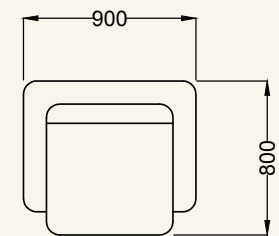

DILAN COR

Corner
Height-730mm

3 Seater
Height-730mm

2 Seater
Height-730mm

FLORENCE

3 Seater
Height-970mm

2 Seater
Height-970mm

1 Seater
Height-970mm

GISSELLE

3 Seater
Height-900mm

2 Seater
Height-900mm

1 Seater
Height-900mm

GLIDE

3 Seater
Height-920mm

1 Seater
Height-920mm

GLOBE

3 Seater
Height-880mm

2 Seater
Height-880mm

1 Seater
Height-880mm

HELEN CORNER

Corner
Height-800mm

3 Seater
Height-800mm

2 Seater
Height-800mm

HEAVENLY