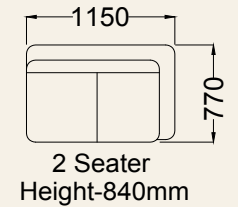

Corner
Height-1020mm

3 Seater
Height-1020mm

2 Seater
Height-1020mm

SUMMER

3 Seater
Height-880mm

2 Seater
Height-880mm

1 Seater
Height-880mm

TEXAS 23

3 Seater
Height-1000mm

2 Seater
Height-1000mm

1 Seater
Height-1000mm

AD 14

AD 14 COR

ANARKKA COR

3 Seater
Height-800mm

2 Seater
Height-800mm

1 Seater
Height-800mm

ARCHIE

3 Seater
Height-900mm

Bed
Height-900mm

CRYSTAL EXO

DIWAN 26

Diwan
Height-970mm

DIWAN 1450

Diwan
Height-970mm

3 Seater
Height-840mm

2 Seater
Height-840mm

1 Seater

ESTILO

3 Seater
Height-850mm

2 Seater
Height-850mm

1 Seater
Height-850mm