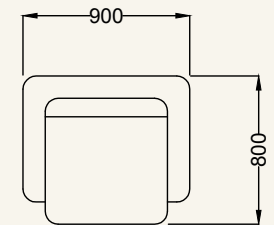

3 Seater
Height-800mm

2 Seater
Height-800mm

1 Seater
Height-800mm

VOLVO CORNER

Corner
Height-950mm

2 Seater
Height-950mm

1 Seater
Height-950mm

Fabric & Leatherette Sofa

ASHMORE

3 Seater
Height-850mm

2 Seater
Height-850mm

1 Seater
Height-850mm

AUSTINE

3 Seater
Height-850mm

2 Seater
Height-850mm

1 Seater
Height-850mm

CARAMEL

3 Seater
Height-850mm

2 Seater
Height-850mm

1 Seater
Height-850mm

CHANCELLOR

3 Seater
Height-850mm

2 Seater
Height-850mm

1 Seater
Height-850mm