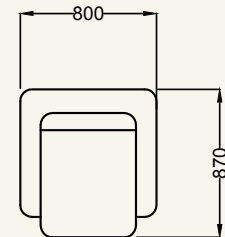

1 Seater
Height-900mm