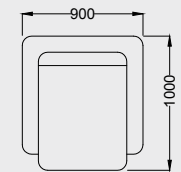

3 Seater
Height-1020mm

2 Seater
Height-1020mm

1 Seater
Height-1020mm

OPERA

3 Seater
Height-840mm

2 Seater
Height-840mm

1 Seater
Height-840mm

PUTIN

3 Seater
Height-880mm

2 Seater
Height-880mm

1 Seater
Height-880mm

3 Seater
Height-800mm

2 Seater
Height-800mm

1 Seater
Height-800mm

RECLAINER

TYPE A