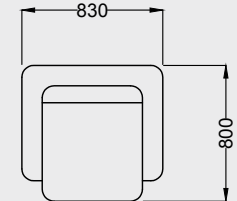

Bed
Height-930mm

OSCAR

3 Seater
Height-870mm

1 Seater
Height-870mm

PENZA

3 Seater
Height-920mm

1 Seater
Height-850mm

PLANET BED