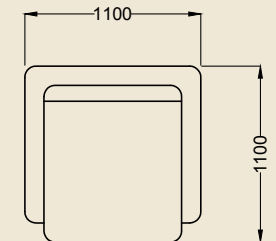

3 Seater
Height-880mm

2 Seater
Height-880mm

1 Seater
Height-880mm

HELEN CORNER

Corner
Height-800mm

3 Seater
Height-800mm

2 Seater
Height-800mm

HEAVENLY

3 Seater
Height-870mm

1 Seater
Height-870mm

KITE

3 Seater
Height-900mm

2 Seater
Height-900mm

1 Seater
Height-900mm

NICE COR

3 Seater
Height-930mm