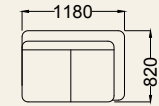

2 Seater
Height-850mm