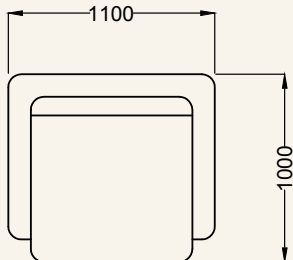

ASHMORE

3 Seater
Height-850mm

2 Seater
Height-850mm

1 Seater
Height-850mm

AUSTINE

3 Seater
Height-850mm

2 Seater
Height-850mm

1 Seater
Height-850mm

CARAMEL

3 Seater
Height-850mm

2 Seater
Height-850mm

1 Seater
Height-850mm

CHANCELLOR

3 Seater
Height-850mm

2 Seater
Height-850mm

1 Seater
Height-850mm

DILAN COR

Corner
Height-730mm

3 Seater
Height-730mm

2 Seater
Height-730mm

FLORENCE

3 Seater
Height-970mm

2 Seater
Height-970mm

1 Seater
Height-970mm