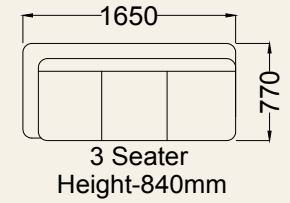

Corner
Height-1020mm

3 Seater
Height-1020mm

2 Seater
Height-1020mm

SUMMER

3 Seater
Height-880mm

2 Seater
Height-880mm

1 Seater
Height-880mm

TEXAS 23

3 Seater
Height-1000mm

2 Seater
Height-1000mm

1 Seater
Height-1000mm

AD 14

AD 14 COR

ANARKKA COR

3 Seater
Height-800mm

2 Seater
Height-800mm

1 Seater
Height-800mm

ARCHIE

3 Seater
Height-900mm

Bed
Height-900mm

CRYSTAL EXO

DIWAN 26

Diwan
Height-970mm

DIWAN 1450

Diwan
Height-970mm

3 Seater
Height-840mm

2 Seater
Height-840mm

1 Seater

ESTILO

3 Seater
Height-850mm

2 Seater
Height-850mm

1 Seater
Height-850mm