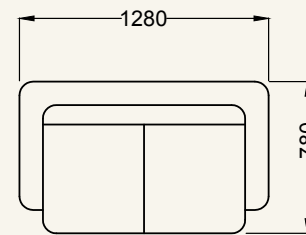

3 Seater
Height-880mm

2 Seater
Height-880mm

1 Seater
Height-880mm

3 Seater
Height-800mm

2 Seater
Height-800mm

1 Seater
Height-800mm

RECLAINER

TYPE A

TYPE B

TYPE C

RECLAINER RRR

TEAKTONIA

3 Seater
Height-860mm

2 Seater
Height-860mm

1 Seater
Height-860mm

TIMBERTONE

3 Seater
Height-800mm

2 Seater
Height-800mm

1 Seater
Height-800mm

VOLVO CORNER

Corner
Height-950mm

2 Seater
Height-950mm

1 Seater
Height-950mm

Fabric & Leatherette Sofa