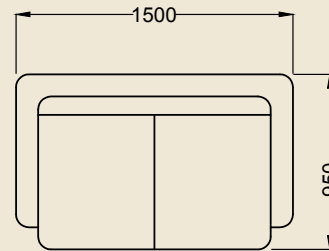

3 Seater
Height-800mm

2 Seater
Height-800mm

1 Seater
Height-800mm

VOLVO CORNER

Corner
Height-950mm

2 Seater
Height-950mm

1 Seater
Height-950mm

Fabric & Leatherette Sofa

ASHMORE

3 Seater
Height-850mm

2 Seater
Height-850mm

1 Seater
Height-850mm

AUSTINE

3 Seater
Height-850mm

2 Seater
Height-850mm

1 Seater
Height-850mm

CARAMEL

3 Seater
Height-850mm

2 Seater
Height-850mm

1 Seater
Height-850mm

CHANCELLOR

3 Seater
Height-850mm

2 Seater
Height-850mm

1 Seater
Height-850mm