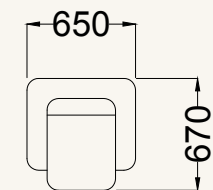

PARIS COR

2 Seater
Height-940mm

1 Seater
Height-940mm

Corner
Height-900mm

PISTA COR

3 Seater
Height-850mm

2 Seater
Height-850mm

1 Seater
Height-850mm

SILVER STREAK

SUJI

TOPAZ

YASMINE BED

Bed
Height-900mm

2 seater
Height-900mm

2 Seater
Height-800mm

1 Seater
Height-800mm

VINE CHAIR , KCT 157

THROW PILLOWS & BEAN BAGS

Sofa cum Bed

ANJALA BED

Bed
Height-450mm

3 Seater
Height-650mm

IVANNA SOFA CUM BED

3Seater sofa cum Bed
Heiaht-700mm