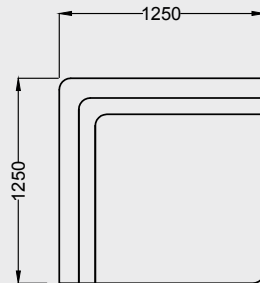

ASHMORE

3 Seater
Height-850mm

2 Seater
Height-850mm

1 Seater
Height-850mm

AUSTINE

3 Seater
Height-850mm

2 Seater
Height-850mm

1 Seater
Height-850mm

CARAMEL

3 Seater
Height-850mm

2 Seater
Height-850mm

1 Seater
Height-850mm

CHANCELLOR

3 Seater
Height-850mm

2 Seater
Height-850mm

1 Seater
Height-850mm

DILAN COR

Corner
Height-730mm

3 Seater
Height-730mm

2 Seater
Height-730mm

FLORENCE

3 Seater
Height-970mm

2 Seater
Height-970mm

1 Seater
Height-970mm