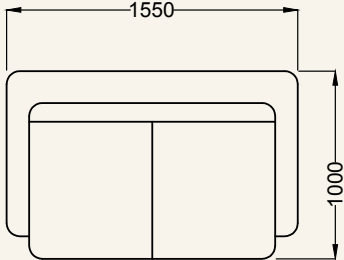

ASHMORE

3 Seater
Height-850mm

2 Seater
Height-850mm

1 Seater
Height-850mm

AUSTINE

3 Seater
Height-850mm

2 Seater
Height-850mm

1 Seater
Height-850mm

CARAMEL

3 Seater
Height-850mm

2 Seater
Height-850mm

1 Seater
Height-850mm

CHANCELLOR

3 Seater
Height-850mm

2 Seater
Height-850mm

1 Seater
Height-850mm

DILAN COR

Corner
Height-730mm

3 Seater
Height-730mm

2 Seater
Height-730mm

FLORENCE

3 Seater
Height-970mm

2 Seater
Height-970mm

1 Seater
Height-970mm