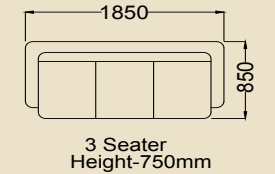

MORIS

3 Seater
Height-750mm

2 Seater
Height-750mm

1 Seater
Height-750mm

NELSON

3 Seater
Height-920mm

2 Seater
Height-920mm

Corner
Height-730mm

PARIS COR

2 Seater
Height-940mm

1 Seater
Height-940mm

Corner
Height-900mm

PISTA COR

3 Seater
Height-850mm

2 Seater
Height-850mm

1 Seater
Height-850mm

SILVER STREAK

SUJI

TOPAZ

YASMINE BED

Bed
Height-900mm

2 seater
Height-900mm

2 Seater
Height-800mm

1 Seater
Height-800mm