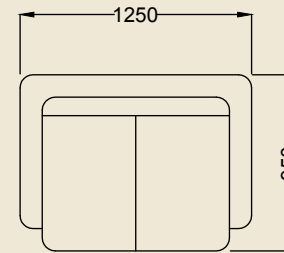

CARAMEL

3 Seater
Height-850mm

2 Seater
Height-850mm

1 Seater
Height-850mm

CHANCELLOR

3 Seater
Height-850mm

2 Seater
Height-850mm

1 Seater
Height-850mm

DILAN COR

Corner
Height-730mm

3 Seater
Height-730mm

2 Seater
Height-730mm

FLORENCE

3 Seater
Height-970mm

2 Seater
Height-970mm

1 Seater
Height-970mm