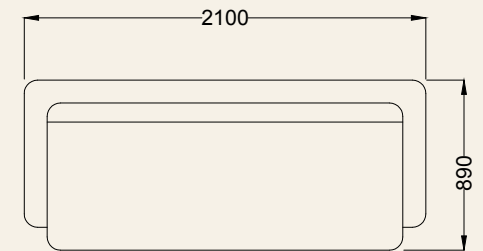

3 Seater
Height-1000mm

2 Seater
Height-1000mm

1 Seater
Height-1000mm

AD 14

AD 14 COR

ANARKKA COR

3 Seater
Height-800mm

2 Seater
Height-800mm

1 Seater
Height-800mm

ARCHIE

3 Seater
Height-900mm

Bed
Height-900mm

CRYSTAL EXO

DIWAN 26

Diwan
Height-970mm

DIWAN 1450