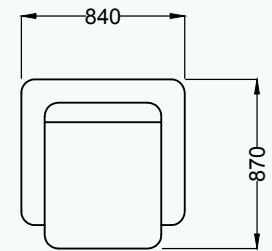

1 Seater
Height-1000mm