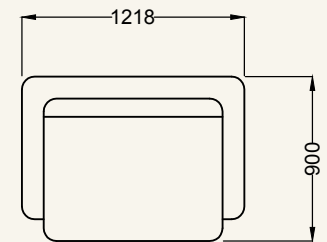

TYPE B

TYPE C

RECLAINER RRR

TEAKTONIA

3 Seater
Height-860mm

2 Seater
Height-860mm

1 Seater
Height-860mm

TIMBERTONE

3 Seater
Height-800mm

2 Seater
Height-800mm

1 Seater
Height-800mm

VOLVO CORNER

Corner
Height-950mm

2 Seater
Height-950mm

1 Seater
Height-950mm

Fabric & Leatherette Sofa