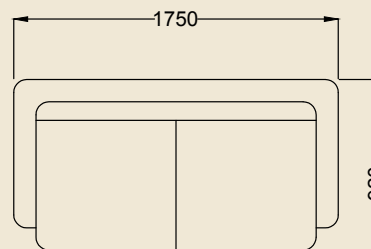

Corner
Height-830mm

2 Seater
Height-830mm

1 Seater
Height-830mm

LEXUS

3 Seater
Height-840mm

2 Seater
Height-840mm

1 Seater
Height-840mm

LIFE

3 Seater
Height-1020mm

2 Seater
Height-1020mm

1 Seater
Height-1020mm

OPERA

3 Seater
Height-840mm

2 Seater
Height-840mm

1 Seater
Height-840mm

PUTIN

3 Seater
Height-880mm

2 Seater
Height-880mm

1 Seater
Height-880mm

3 Seater
Height-800mm

2 Seater
Height-800mm

1 Seater
Height-800mm

RECLAINER

TYPE A