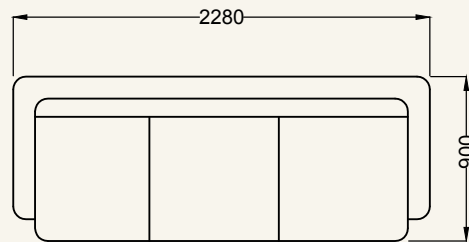

TYPE B

TYPE C

RECLAINER RRR

TEAKTONIA

3 Seater
Height-860mm

2 Seater
Height-860mm

1 Seater
Height-860mm

TIMBERTONE

3 Seater
Height-800mm

2 Seater
Height-800mm

1 Seater
Height-800mm

VOLVO CORNER

Corner
Height-950mm

2 Seater
Height-950mm

1 Seater
Height-950mm

Fabric & Leatherette Sofa