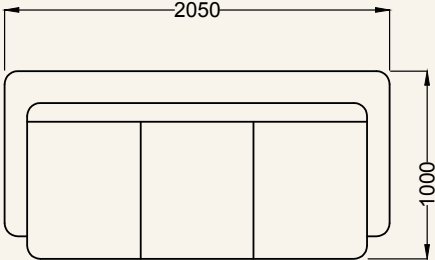

3 Seater
Height-800mm

2 Seater
Height-800mm

1 Seater
Height-800mm

VOLVO CORNER

Corner
Height-950mm

2 Seater
Height-950mm

1 Seater
Height-950mm

Fabric & Leatherette Sofa

ASHMORE

3 Seater
Height-850mm

2 Seater
Height-850mm

1 Seater
Height-850mm

AUSTINE

3 Seater
Height-850mm

2 Seater
Height-850mm

1 Seater
Height-850mm

CARAMEL

3 Seater
Height-850mm

2 Seater
Height-850mm

1 Seater
Height-850mm

CHANCELLOR

3 Seater
Height-850mm

2 Seater
Height-850mm

1 Seater
Height-850mm

DILAN COR

Corner
Height-730mm

3 Seater
Height-730mm

2 Seater
Height-730mm

FLORENCE

3 Seater
Height-970mm

2 Seater
Height-970mm

1 Seater
Height-970mm