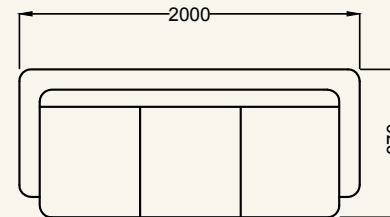

VINE CHAIR , KCT 157

THROW PILLOWS & BEAN BAGS

Sofa cum Bed

ANJALA BED

Bed
Height-450mm

3 Seater
Height-650mm

IVANNA SOFA CUM BED

3Seater sofa cum Bed
Heiaht-700mm