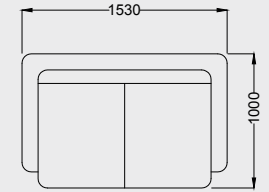

3 Seater
Height-1020mm

2 Seater
Height-1020mm

1 Seater
Height-1020mm

OPERA

3 Seater
Height-840mm

2 Seater
Height-840mm

1 Seater
Height-840mm

PUTIN

3 Seater
Height-880mm

2 Seater
Height-880mm

1 Seater
Height-880mm

3 Seater
Height-800mm

2 Seater
Height-800mm

1 Seater
Height-800mm

RECLAINER

TYPE A