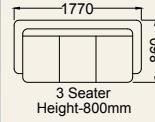

Bed
Height-870mm

1 seater
Height-870mm

2 seater
Height-870mm

PLANET

3 Seater
Height-870mm

2 Seater
Height-870mm

1 Seater
Height-870mm

SHERIDAN COR

Corner
Height-1020mm

3 Seater
Height-1020mm

2 Seater
Height-1020mm

SUMMER

3 Seater
Height-880mm

2 Seater
Height-880mm

1 Seater
Height-880mm

TEXAS 23

3 Seater
Height-1000mm

2 Seater
Height-1000mm

1 Seater
Height-1000mm

AD 14

AD 14 COR

ANARKKA COR

3 Seater
Height-800mm

2 Seater
Height-800mm

1 Seater
Height-800mm

ARCHIE

3 Seater
Height-900mm

Bed
Height-900mm

CRYSTAL EXO

DIWAN 26

Diwan
Height-970mm

DIWAN 1450