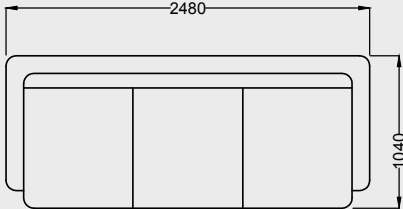

AMORE

2 Seater
Height-850mm

Bed
Height-850mm

AUDI BED

Bed
Height-860mm

1 seater
Height-860mm

2 seater
Height-860mm

AUDI