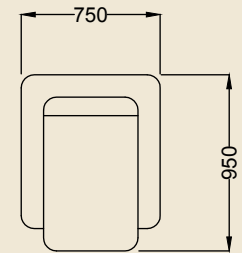

CARAMEL

3 Seater
Height-850mm

2 Seater
Height-850mm

1 Seater
Height-850mm

CHANCELLOR

3 Seater
Height-850mm

2 Seater
Height-850mm

1 Seater
Height-850mm

DILAN COR

Corner
Height-730mm

3 Seater
Height-730mm

2 Seater
Height-730mm

FLORENCE

3 Seater
Height-970mm

2 Seater
Height-970mm

1 Seater
Height-970mm