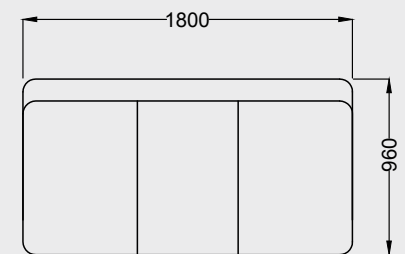

3 Seater
Heicht-960mm