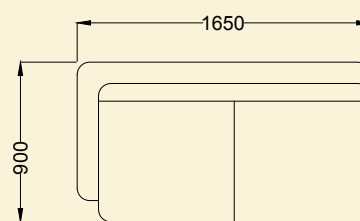

AMORE

2 Seater
Height-850mm

Bed
Height-850mm

AUDI BED

Bed
Height-860mm

1 seater
Height-860mm

2 seater
Height-860mm

AUDI