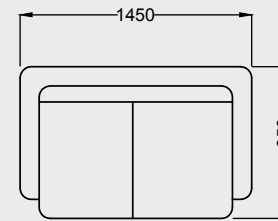

Bed
Height-870mm

1 seater
Height-870mm

2 seater
Height-870mm

PLANET

3 Seater
Height-870mm

2 Seater
Height-870mm

1 Seater
Height-870mm

SHERIDAN COR