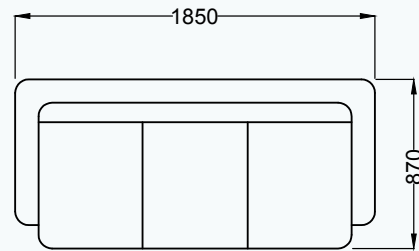

Corner
Height-1020mm

3 Seater
Height-1020mm

2 Seater
Height-1020mm

SUMMER

3 Seater
Height-880mm

2 Seater
Height-880mm

1 Seater
Height-880mm

TEXAS 23

3 Seater
Height-1000mm

2 Seater
Height-1000mm

1 Seater
Height-1000mm

AD 14

AD 14 COR

ANARKKA COR

3 Seater
Height-800mm

2 Seater
Height-800mm