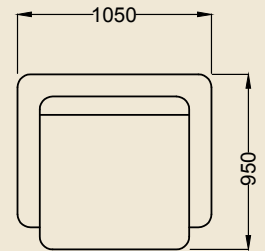

3 Seater
Height-800mm

2 Seater
Height-800mm

1 Seater
Height-800mm

VOLVO CORNER

Corner
Height-950mm

2 Seater
Height-950mm

1 Seater
Height-950mm

Fabric & Leatherette Sofa

ASHMORE

3 Seater
Height-850mm

2 Seater
Height-850mm

1 Seater
Height-850mm

AUSTINE

3 Seater
Height-850mm

2 Seater
Height-850mm

1 Seater
Height-850mm

CARAMEL

3 Seater
Height-850mm

2 Seater
Height-850mm

1 Seater
Height-850mm

CHANCELLOR

3 Seater
Height-850mm

2 Seater
Height-850mm

1 Seater
Height-850mm