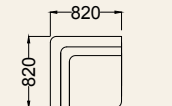

Corner
Height-850mm