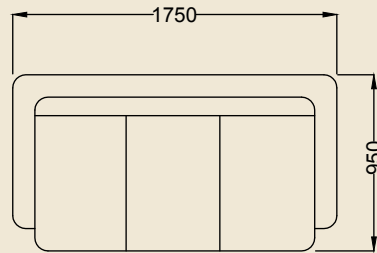

CARAMEL

3 Seater
Height-850mm

2 Seater
Height-850mm

1 Seater
Height-850mm

CHANCELLOR

3 Seater
Height-850mm

2 Seater
Height-850mm

1 Seater
Height-850mm

DILAN COR

Corner
Height-730mm

3 Seater
Height-730mm

2 Seater
Height-730mm

FLORENCE

3 Seater
Height-970mm

2 Seater
Height-970mm

1 Seater
Height-970mm

GISSELLE

3 Seater
Height-900mm

2 Seater
Height-900mm

1 Seater
Height-900mm

GLIDE

3 Seater
Height-920mm

1 Seater
Height-920mm

GLOBE