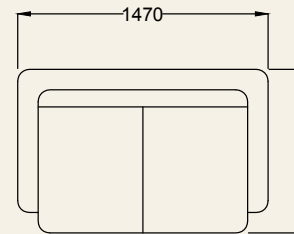

Bed
Height-870mm

1 seater
Height-870mm

2 seater
Height-870mm

PLANET

3 Seater
Height-870mm

2 Seater
Height-870mm

1 Seater
Height-870mm

SHERIDAN COR

Corner
Height-1020mm

3 Seater
Height-1020mm

2 Seater
Height-1020mm

SUMMER

3 Seater
Height-880mm

2 Seater
Height-880mm

1 Seater
Height-880mm

TEXAS 23

3 Seater
Height-1000mm

2 Seater
Height-1000mm

1 Seater
Height-1000mm

AD 14

AD 14 COR

ANARKKA COR

3 Seater
Height-800mm

2 Seater
Height-800mm