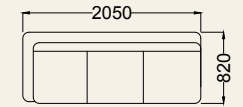

3 Seater
Height-850mm