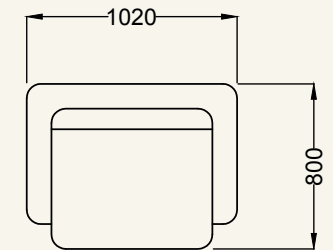

1 Seater
Height-870mm