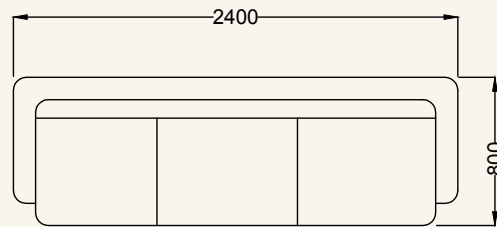

GISSELLE

3 Seater
Height-900mm

2 Seater
Height-900mm

1 Seater
Height-900mm

GLIDE

3 Seater
Height-920mm

1 Seater
Height-920mm

GLOBE

3 Seater
Height-880mm

2 Seater
Height-880mm

1 Seater
Height-880mm

HELEN CORNER

Corner
Height-800mm

3 Seater
Height-800mm

2 Seater
Height-800mm

HEAVENLY