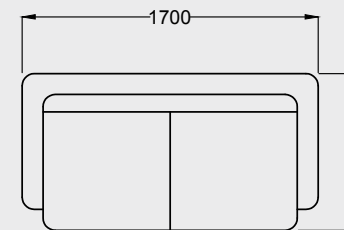

CARAMEL

3 Seater
Height-850mm

2 Seater
Height-850mm

1 Seater
Height-850mm

CHANCELLOR

3 Seater
Height-850mm

2 Seater
Height-850mm

1 Seater
Height-850mm

DILAN COR

Corner
Height-730mm

3 Seater
Height-730mm

2 Seater
Height-730mm

FLORENCE

3 Seater
Height-970mm

2 Seater
Height-970mm

1 Seater
Height-970mm

GISSELLE

3 Seater
Height-900mm

2 Seater
Height-900mm

1 Seater
Height-900mm

GLIDE

3 Seater
Height-920mm

1 Seater
Height-920mm

GLOBE