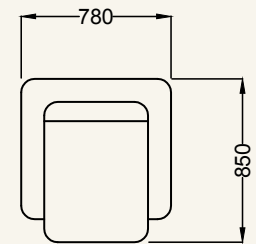

3 Seater
Height-900mm

1 Seater
Height-900mm

NILE SOFA CUM BED

3Seater sofa cum Bed
Height-500mm

3 Seater
Height-890mm

1 Seater
Height-890mm

STELLA SOFA CUM BED

TRUDY SOFA CUM BED