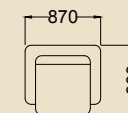

1 Seater
Height-750mm