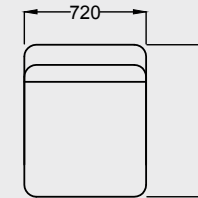

3 Seater
Height-870mm

1 Seater
Height-870mm

KITE

3 Seater
Height-900mm

2 Seater
Height-900mm

1 Seater
Height-900mm

NICE COR

3 Seater
Height-930mm

Bed
Height-930mm

OSCAR

3 Seater
Height-870mm

1 Seater
Height-870mm

PENZA

3 Seater
Height-920mm

1 Seater
Height-850mm

PLANET BED

Bed
Height-870mm

1 seater
Height-870mm

2 seater
Height-870mm

PLANET

3 Seater
Height-870mm

2 Seater
Height-870mm

1 Seater
Height-870mm

SHERIDAN COR