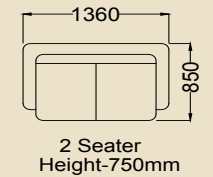

MORIS

3 Seater
Height-750mm

2 Seater
Height-750mm

1 Seater
Height-750mm

NELSON

3 Seater
Height-920mm

2 Seater
Height-920mm

Corner
Height-730mm

PARIS COR

2 Seater
Height-940mm

1 Seater
Height-940mm

Corner
Height-900mm

PISTA COR

3 Seater
Height-850mm

2 Seater
Height-850mm

1 Seater
Height-850mm

SILVER STREAK

SUJI

TOPAZ

YASMINE BED

Bed
Height-900mm

2 seater
Height-900mm

2 Seater
Height-800mm

1 Seater
Height-800mm