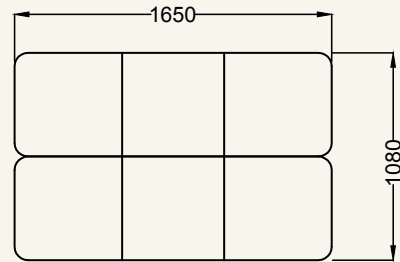

3Seater sofa cum Bed
Height-500mm