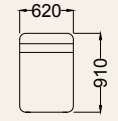

1 Seater
Height-940mm