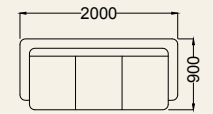

PARIS COR

2 Seater
Height-940mm

1 Seater
Height-940mm

Corner
Height-900mm

PISTA COR

3 Seater
Height-850mm

2 Seater
Height-850mm

1 Seater
Height-850mm