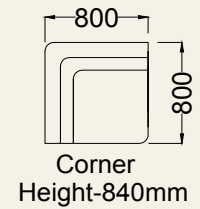

Corner
Height-1020mm

3 Seater
Height-1020mm

2 Seater
Height-1020mm

SUMMER

3 Seater
Height-880mm

2 Seater
Height-880mm

1 Seater
Height-880mm

TEXAS 23

3 Seater
Height-1000mm

2 Seater
Height-1000mm

1 Seater
Height-1000mm

AD 14

AD 14 COR

ANARKKA COR

3 Seater
Height-800mm

2 Seater
Height-800mm

1 Seater
Height-800mm

ARCHIE

3 Seater
Height-900mm

Bed
Height-900mm

CRYSTAL EXO

DIWAN 26

Diwan
Height-970mm

DIWAN 1450

Diwan
Height-970mm

3 Seater
Height-840mm

2 Seater
Height-840mm

1 Seater

ESTILO

3 Seater
Height-850mm

2 Seater
Height-850mm

1 Seater
Height-850mm