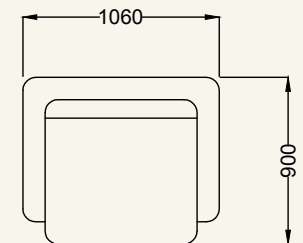

DILAN COR

Corner
Height-730mm

3 Seater
Height-730mm

2 Seater
Height-730mm

FLORENCE

3 Seater
Height-970mm

2 Seater
Height-970mm

1 Seater
Height-970mm

GISSELLE

3 Seater
Height-900mm

2 Seater
Height-900mm

1 Seater
Height-900mm

GLIDE

3 Seater
Height-920mm

1 Seater
Height-920mm

GLOBE

3 Seater
Height-880mm

2 Seater
Height-880mm

1 Seater
Height-880mm

HELEN CORNER

Corner
Height-800mm

3 Seater
Height-800mm

2 Seater
Height-800mm

HEAVENLY