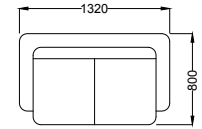

2 Seater
Height-840mm