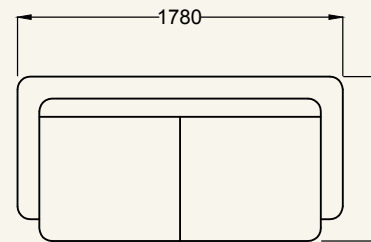

TYPE B

TYPE C

RECLAINER RRR

TEAKTONIA

3 Seater
Height-860mm

2 Seater
Height-860mm

1 Seater
Height-860mm

TIMBERTONE

3 Seater
Height-800mm

2 Seater
Height-800mm

1 Seater
Height-800mm

VOLVO CORNER

Corner
Height-950mm

2 Seater
Height-950mm

1 Seater
Height-950mm

Fabric & Leatherette Sofa