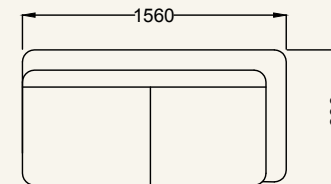

Bed
Height-870mm

1 seater
Height-870mm

2 seater
Height-870mm

PLANET

3 Seater
Height-870mm

2 Seater
Height-870mm

1 Seater
Height-870mm

SHERIDAN COR

Corner
Height-1020mm

3 Seater
Height-1020mm

2 Seater
Height-1020mm

SUMMER

3 Seater
Height-880mm

2 Seater
Height-880mm

1 Seater
Height-880mm

TEXAS 23