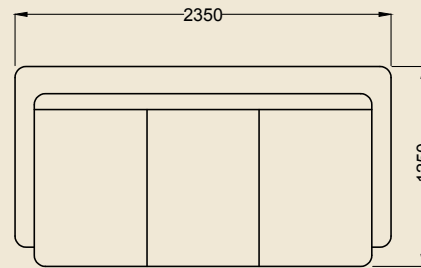

3 Seater
Height-880mm

2 Seater
Height-880mm

1 Seater
Height-880mm

HELEN CORNER

Corner
Height-800mm

3 Seater
Height-800mm

2 Seater
Height-800mm

HEAVENLY

3 Seater
Height-870mm

1 Seater
Height-870mm

KITE

3 Seater
Height-900mm

2 Seater
Height-900mm

1 Seater
Height-900mm

NICE COR

3 Seater
Height-930mm