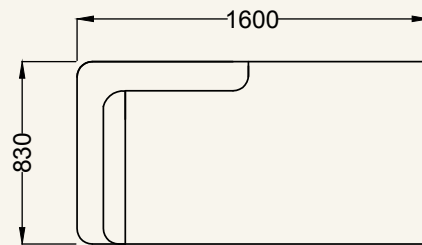

PARIS COR

2 Seater
Height-940mm

1 Seater
Height-940mm

Corner
Height-900mm

PISTA COR

3 Seater
Height-850mm

2 Seater
Height-850mm

1 Seater
Height-850mm

SILVER STREAK

SUJI

TOPAZ

YASMINE BED

Bed
Height-900mm

2 seater
Height-900mm

2 Seater
Height-800mm

1 Seater
Height-800mm