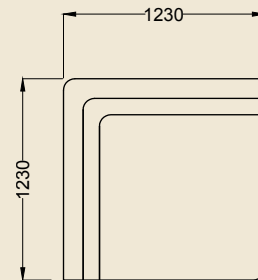

3 Seater
Height-800mm

2 Seater
Height-800mm

1 Seater
Height-800mm

VOLVO CORNER

Corner
Height-950mm

2 Seater
Height-950mm

1 Seater
Height-950mm

Fabric & Leatherette Sofa

ASHMORE

3 Seater
Height-850mm

2 Seater
Height-850mm

1 Seater
Height-850mm

AUSTINE

3 Seater
Height-850mm

2 Seater
Height-850mm

1 Seater
Height-850mm