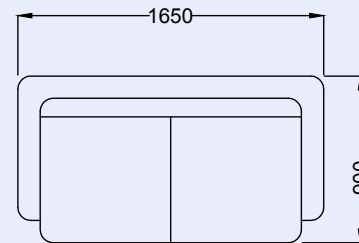

3 Seater
Height-800mm

2 Seater
Height-800mm

1 Seater
Height-800mm

VOLVO CORNER

Corner
Height-950mm

2 Seater
Height-950mm

1 Seater
Height-950mm

Fabric & Leatherette Sofa

ASHMORE

3 Seater
Height-850mm

2 Seater
Height-850mm

1 Seater
Height-850mm

AUSTINE

3 Seater
Height-850mm

2 Seater
Height-850mm

1 Seater
Height-850mm