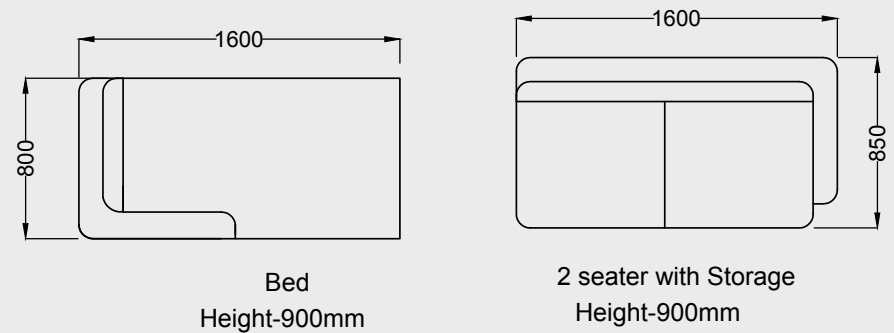

3 Seater
Height-900mm

1 Seater
Height-900mm

NILE SOFA CUM BED

3Seater sofa cum Bed
Height-500mm

3 Seater
Height-890mm

1 Seater
Height-890mm

STELLA SOFA CUM BED

TRUDY SOFA CUM BED