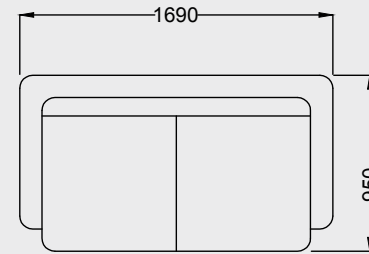

Corner
Height-830mm

2 Seater
Height-830mm

1 Seater
Height-830mm

LEXUS

3 Seater
Height-840mm

2 Seater
Height-840mm

1 Seater
Height-840mm

LIFE

3 Seater
Height-1020mm

2 Seater
Height-1020mm

1 Seater
Height-1020mm

OPERA

3 Seater
Height-840mm

2 Seater
Height-840mm

1 Seater
Height-840mm

PUTIN

3 Seater
Height-880mm

2 Seater
Height-880mm

1 Seater
Height-880mm

3 Seater
Height-800mm

2 Seater
Height-800mm

1 Seater
Height-800mm

RECLAINER

TYPE A