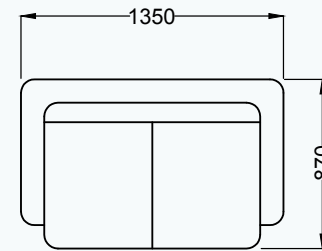

Corner
Height-1020mm

3 Seater
Height-1020mm

2 Seater
Height-1020mm

SUMMER

3 Seater
Height-880mm

2 Seater
Height-880mm

1 Seater
Height-880mm

TEXAS 23

3 Seater
Height-1000mm

2 Seater
Height-1000mm

1 Seater
Height-1000mm

AD 14

AD 14 COR

ANARKKA COR

3 Seater
Height-800mm

2 Seater
Height-800mm