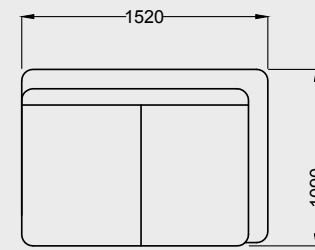

3 Seater
Height-860mm

2 Seater
Height-860mm

1 Seater
Height-860mm

CHARLEY

3 Seater
Height-940mm

2 Seater
Height-940mm

1 Seater
Height-940mm

F729

3 Seater
Height-800mm

2 Seater
Height-800mm

1 Seater
Height-800mm

JAGUAR

3 Seater
Height-830mm

2 Seater
Height-830mm

1 Seater
Height-830mm

JAGUAR COR

Corner
Height-830mm

2 Seater
Height-830mm

1 Seater
Height-830mm

LEXUS

3 Seater
Height-840mm

2 Seater
Height-840mm

1 Seater
Height-840mm

LIFE