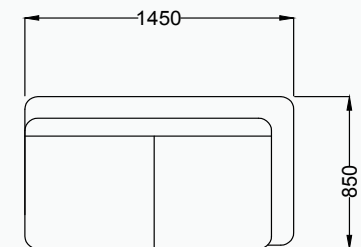

3 Seater
Height-880mm

2 Seater
Height-880mm

1 Seater
Height-880mm

HELEN CORNER

Corner
Height-800mm

3 Seater
Height-800mm

2 Seater
Height-800mm

HEAVENLY

3 Seater
Height-870mm

1 Seater
Height-870mm

KITE

3 Seater
Height-900mm

2 Seater
Height-900mm

1 Seater
Height-900mm

NICE COR

3 Seater
Height-930mm