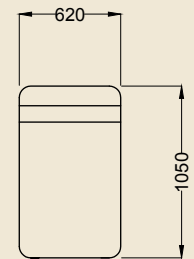

TYPE B

TYPE C

RECLAINER RRR

TEAKTONIA

3 Seater
Height-860mm

2 Seater
Height-860mm

1 Seater
Height-860mm

TIMBERTONE

3 Seater
Height-800mm

2 Seater
Height-800mm

1 Seater
Height-800mm

VOLVO CORNER

Corner
Height-950mm

2 Seater
Height-950mm

1 Seater
Height-950mm

Fabric & Leatherette Sofa

ASHMORE

3 Seater
Height-850mm

2 Seater
Height-850mm

1 Seater
Height-850mm

AUSTINE

3 Seater
Height-850mm

2 Seater
Height-850mm

1 Seater
Height-850mm