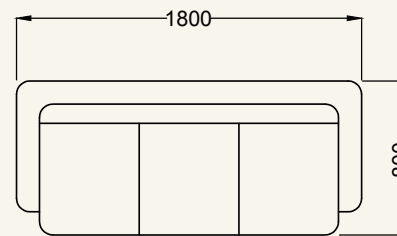

DILAN COR

Corner
Height-730mm

3 Seater
Height-730mm

2 Seater
Height-730mm

FLORENCE

3 Seater
Height-970mm

2 Seater
Height-970mm

1 Seater
Height-970mm

GISSELLE

3 Seater
Height-900mm

2 Seater
Height-900mm

1 Seater
Height-900mm

GLIDE

3 Seater
Height-920mm

1 Seater
Height-920mm

GLOBE

3 Seater
Height-880mm

2 Seater
Height-880mm

1 Seater
Height-880mm

HELEN CORNER

Corner
Height-800mm

3 Seater
Height-800mm

2 Seater
Height-800mm

HEAVENLY