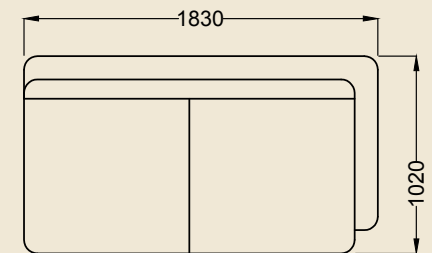

AMORE

2 Seater
Height-850mm

Bed
Height-850mm

AUDI BED

Bed
Height-860mm

1 seater
Height-860mm

2 seater
Height-860mm

AUDI