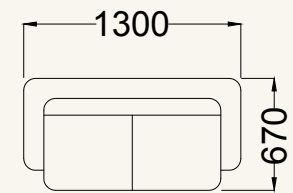

PARIS COR

2 Seater
Height-940mm

1 Seater
Height-940mm

Corner
Height-900mm

PISTA COR

3 Seater
Height-850mm

2 Seater
Height-850mm

1 Seater
Height-850mm

SILVER STREAK

SUJI

TOPAZ

YASMINE BED

Bed
Height-900mm

2 seater
Height-900mm

2 Seater
Height-800mm

1 Seater
Height-800mm