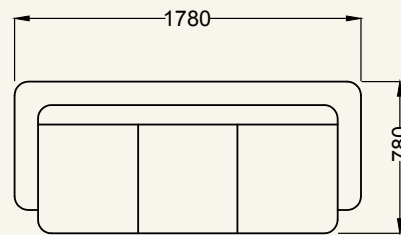

TYPE B

TYPE C

RECLAINER RRR

TEAKTONIA

3 Seater
Height-860mm

2 Seater
Height-860mm

1 Seater
Height-860mm

TIMBERTONE

3 Seater
Height-800mm

2 Seater
Height-800mm

1 Seater
Height-800mm

VOLVO CORNER

Corner
Height-950mm

2 Seater
Height-950mm

1 Seater
Height-950mm

Fabric & Leatherette Sofa