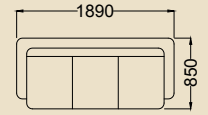

3 Seater
Height-1000mm

2 Seater
Height-1000mm

1 Seater
Height-1000mm

AD 14

AD 14 COR

ANARKKA COR

3 Seater
Height-800mm

2 Seater
Height-800mm

1 Seater
Height-800mm

ARCHIE

3 Seater
Height-900mm

Bed
Height-900mm

CRYSTAL EXO

DIWAN 26

Diwan
Height-970mm

DIWAN 1450