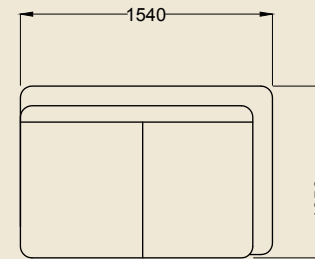

TYPE B

TYPE C

RECLAINER RRR

TEAKTONIA

3 Seater
Height-860mm

2 Seater
Height-860mm

1 Seater
Height-860mm

TIMBERTONE

3 Seater
Height-800mm

2 Seater
Height-800mm

1 Seater
Height-800mm

VOLVO CORNER

Corner
Height-950mm

2 Seater
Height-950mm

1 Seater
Height-950mm

Fabric & Leatherette Sofa

ASHMORE

3 Seater
Height-850mm

2 Seater
Height-850mm

1 Seater
Height-850mm

AUSTINE

3 Seater
Height-850mm

2 Seater
Height-850mm

1 Seater
Height-850mm