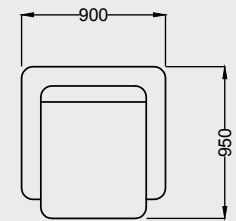

Bed
Height-870mm

1 seater
Height-870mm

2 seater
Height-870mm

PLANET

3 Seater
Height-870mm

2 Seater
Height-870mm

1 Seater
Height-870mm

SHERIDAN COR