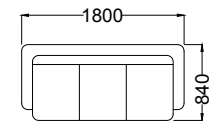

Diwan
Height-970mm

3 Seater
Height-840mm

2 Seater
Height-840mm

1 Seater

ESTILO

3 Seater
Height-850mm

2 Seater
Height-850mm

1 Seater
Height-850mm