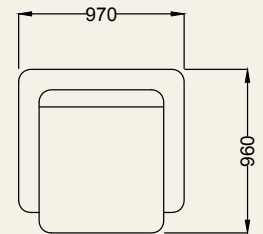

Bed
Height-870mm

1 seater
Height-870mm

2 seater
Height-870mm

PLANET

3 Seater
Height-870mm

2 Seater
Height-870mm

1 Seater
Height-870mm

SHERIDAN COR

Corner
Height-1020mm

3 Seater
Height-1020mm

2 Seater
Height-1020mm

SUMMER

3 Seater
Height-880mm

2 Seater
Height-880mm

1 Seater
Height-880mm

TEXAS 23

3 Seater
Height-1000mm

2 Seater
Height-1000mm

1 Seater
Height-1000mm

AD 14

AD 14 COR

ANARKKA COR

3 Seater
Height-800mm

2 Seater
Height-800mm