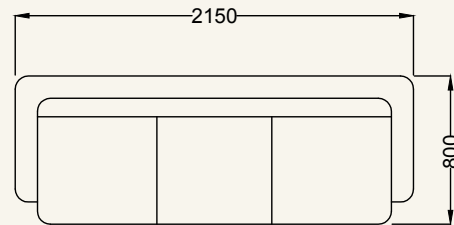

3 Seater
Height-800mm

2 Seater
Height-800mm

1 Seater
Height-800mm

VOLVO CORNER

Corner
Height-950mm

2 Seater
Height-950mm

1 Seater
Height-950mm

Fabric & Leatherette Sofa

ASHMORE

3 Seater
Height-850mm

2 Seater
Height-850mm

1 Seater
Height-850mm

AUSTINE

3 Seater
Height-850mm

2 Seater
Height-850mm

1 Seater
Height-850mm

CARAMEL

3 Seater
Height-850mm

2 Seater
Height-850mm

1 Seater
Height-850mm

CHANCELLOR

3 Seater
Height-850mm

2 Seater
Height-850mm

1 Seater
Height-850mm