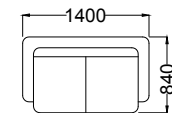

Diwan
Height-970mm

3 Seater
Height-840mm

2 Seater
Height-840mm

1 Seater

ESTILO

3 Seater
Height-850mm

2 Seater
Height-850mm

1 Seater
Height-850mm